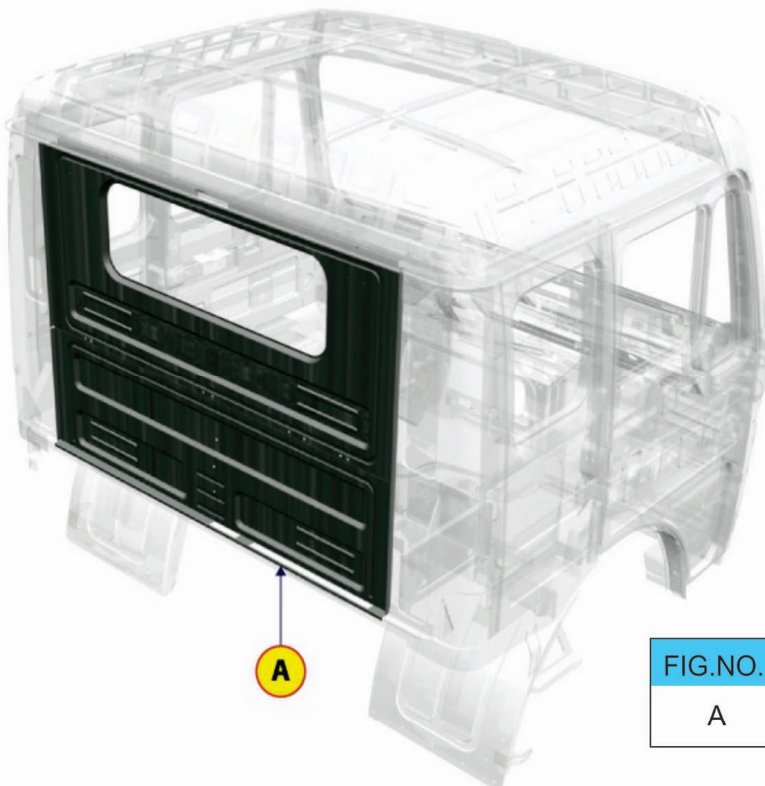

Body - Shell

FIG.NO.	PART NUMBER	DESCRIPTION
1	SIGNA-1	Assy Body Shell-LPS 4923.S/ LPS 4018.S SIGNA

Cabin - Front Wall- 1

FIG.NO.	PART NUMBER	DESCRIPTION
1	SIGNA-2	Panel Face Side Bottom RH
2	SIGNA-3	Panel Face Side Bottom LH
3	SIGNA-4	Panel Center Flap Inner
4	SIGNA-5	Panel Side Outer W/S LH
5	SIGNA-6	Panel Side Outer W/S RH
6	SIGNA-7	Panel Outer W/S Bottom
7	SIGNA-8	Door Post LH
8	SIGNA-9	Door Post RH
9	SIGNA-10	Panel Inner Side W/S LH (A Piller LH)
10	SIGNA-11	Panel Inner Side W/S RH (A Piller RH)
11	SIGNA-12	Assembly Frame Front LH
12	SIGNA-13	Assembly Frame Front RH
13	SIGNA-14	Support (Face Side Panel) LH
14	SIGNA-15	Support (Face Side Panel) RH
15	SIGNA-16	Front Tie Member

## Cabin - Front Wall- 2

FIG.NO.	PART NUMBER	DESCRIPTION
16	SIGNA-17	Support Step Well LH
17	SIGNA-18	Support Step Well RH
18	SIGNA-19	Toe Panel LH
19	SIGNA-20	Toe Panel RH
20	SIGNA-21	Assembly Bonnet Complete
23	SIGNA-22	Waist Rail
24	SIGNA-23	Cover Panel
25	SIGNA-24	Reinforcement Waist Rail
26	SIGNA-25	Panel Inner Bottom Wind Screen
27	SIGNA-26	Assembly Dash Cross Car Beam LH
28	SIGNA-27	Assembly Dash Cross Car Beam RH
29	SIGNA-28	Dashboard Car Cross Beam Assembly Middle

## Cabin - Rear Wall

FIG.NO.	PART NUMBER	DESCRIPTION
A	SIGNA-29	Cabin Rear Wall Structure-Complete