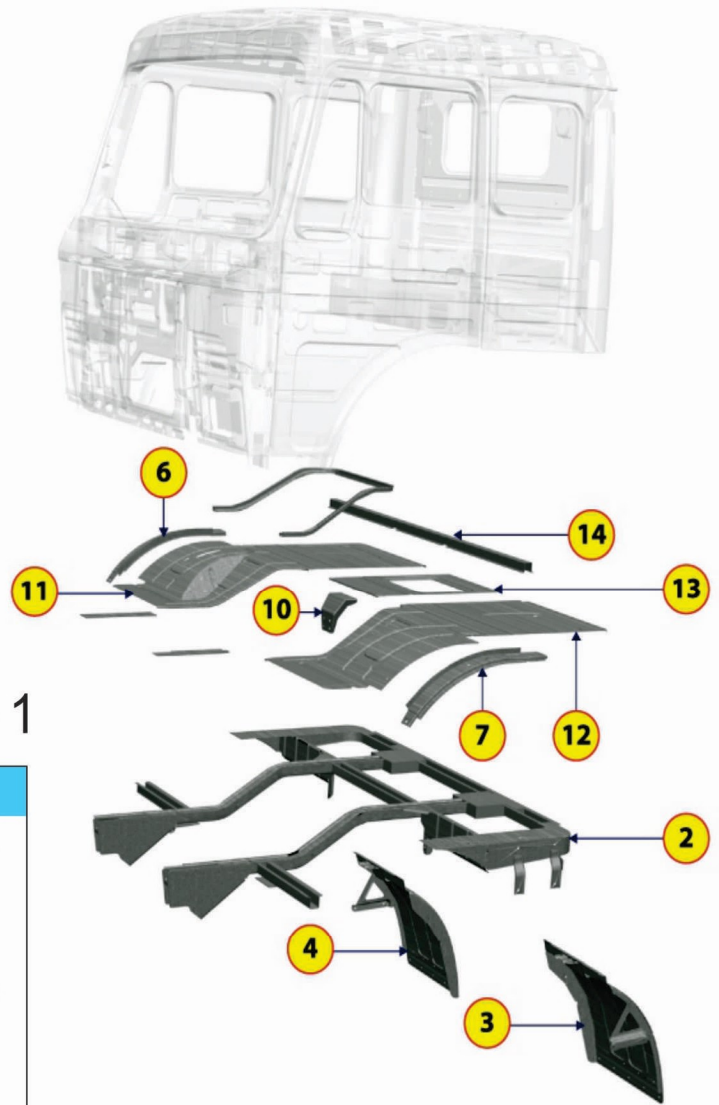

Cabin - Floor panel - 1

FIG.NO.	PART NUMBER	DESCRIPTION
A	SIGNA-30	Cabin Floor Structure - Complete
2	SIGNA-31	Structure Assembly
3	SIGNA-32	Assembly Mudguard LH
4	SIGNA-33	Assembly Mudguard RH
6	SIGNA-34	Reinforcement Floor RH (Wheel Arch)
7	SIGNA-35	Reinforcement Floor LH (Wheel Arch)
10	SIGNA-36	Bracket (P/S Tank Mounting)
11	SIGNA-37	Assembly Floor Panel RH
12	SIGNA-38	Assembly Floor Panel LH
13	SIGNA-39	Assembly Floor Panel-Center