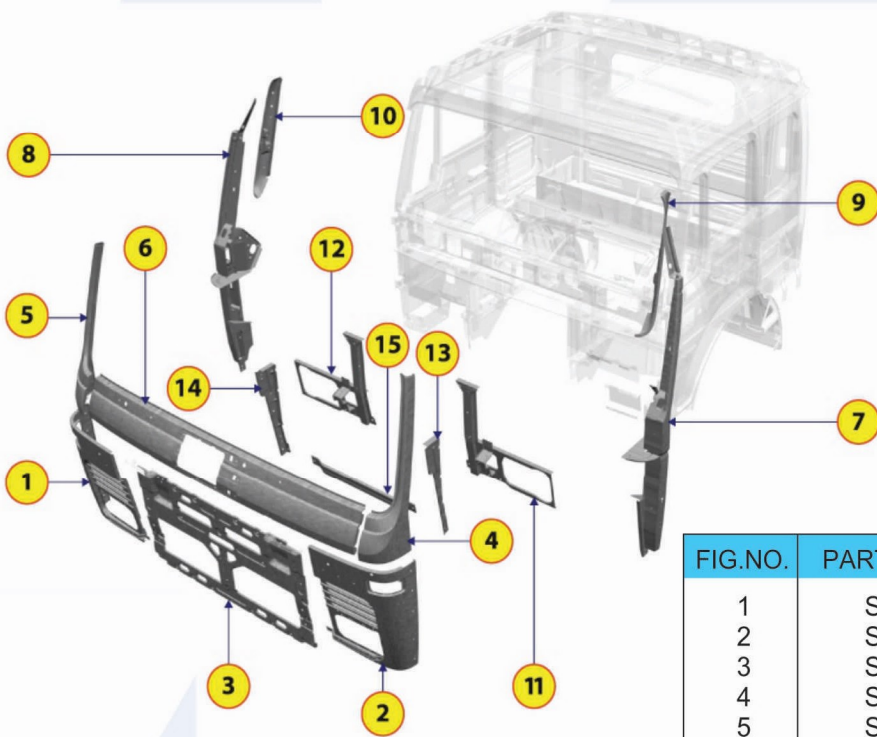

Body - Shell

FIG.NO.	PART NUMBER	DESCRIPTION
1	SIGNA-1	Assy Body Shell-LPS 4923.S/ LPS 4018.S SIGNA

Cabin - Front Wall- 1

FIG.NO.	PART NUMBER	DESCRIPTION
1	SIGNA-2	Panel Face Side Bottom RH
2	SIGNA-3	Panel Face Side Bottom LH
3	SIGNA-4	Panel Center Flap Inner
4	SIGNA-5	Panel Side Outer W/S LH
5	SIGNA-6	Panel Side Outer W/S RH
6	SIGNA-7	Panel Outer W/S Bottom
7	SIGNA-8	Door Post LH
8	SIGNA-9	Door Post RH
9	SIGNA-10	Panel Inner Side W/S LH (A Piller LH)
10	SIGNA-11	Panel Inner Side W/S RH (A Piller RH)
11	SIGNA-12	Assembly Frame Front LH
12	SIGNA-13	Assembly Frame Front RH
13	SIGNA-14	Support (Face Side Panel) LH
14	SIGNA-15	Support (Face Side Panel) RH
15	SIGNA-16	Front Tie Member

## Cabin - Front Wall- 2

FIG.NO.	PART NUMBER	DESCRIPTION
16	SIGNA-17	Support Step Well LH
17	SIGNA-18	Support Step Well RH
18	SIGNA-19	Toe Panel LH
19	SIGNA-20	Toe Panel RH
20	SIGNA-21	Assembly Bonnet Complete
23	SIGNA-22	Waist Rail
24	SIGNA-23	Cover Panel
25	SIGNA-24	Reinforcement Waist Rail
26	SIGNA-25	Panel Inner Bottom Wind Screen
27	SIGNA-26	Assembly Dash Cross Car Beam LH
28	SIGNA-27	Assembly Dash Cross Car Beam RH
29	SIGNA-28	Dashboard Car Cross Beam Assembly Middle

## Cabin - Rear Wall

FIG.NO.	PART NUMBER	DESCRIPTION
A	SIGNA-29	Cabin Rear Wall Structure-Complete