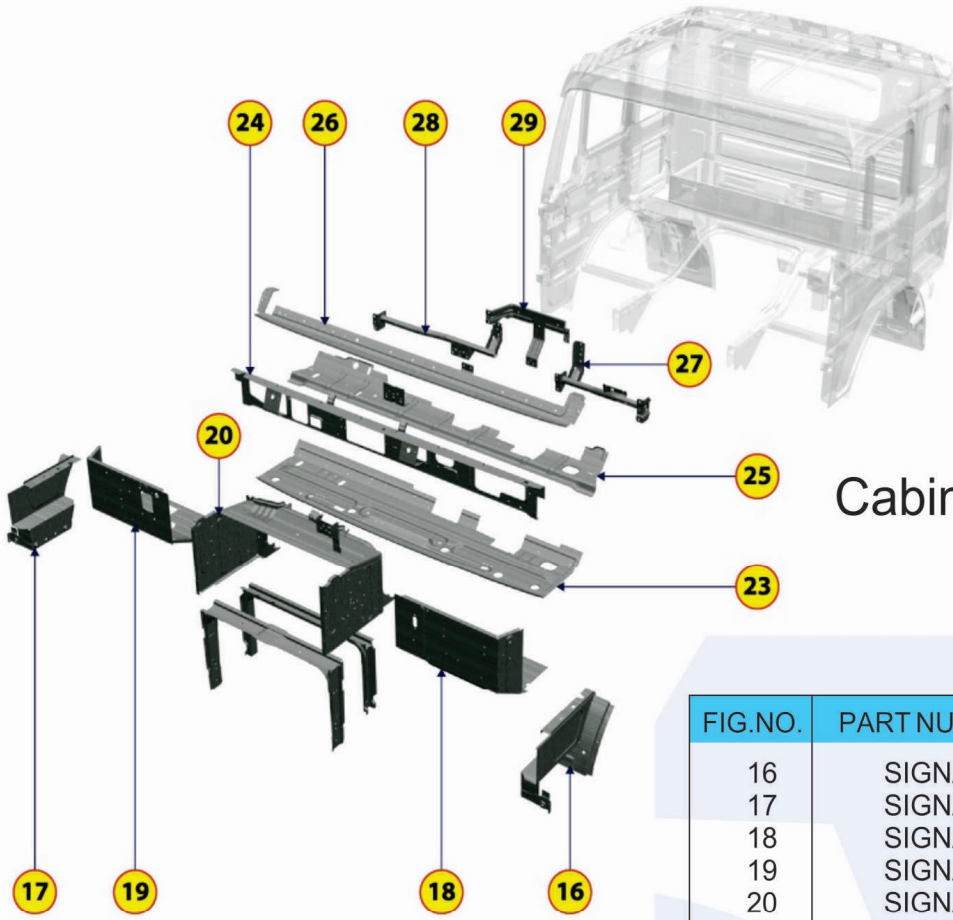

Body - Shell

FIG.NO.	PART NUMBER	DESCRIPTION
1	SIGNA-1	Assy Body Shell-LPS 4923.S/ LPS 4018.S SIGNA

Cabin - Front Wall- 1

FIG.NO.	PART NUMBER	DESCRIPTION
1	SIGNA-2	Panel Face Side Bottom RH
2	SIGNA-3	Panel Face Side Bottom LH
3	SIGNA-4	Panel Center Flap Inner
4	SIGNA-5	Panel Side Outer W/S LH
5	SIGNA-6	Panel Side Outer W/S RH
6	SIGNA-7	Panel Outer W/S Bottom
7	SIGNA-8	Door Post LH
8	SIGNA-9	Door Post RH
9	SIGNA-10	Panel Inner Side W/S LH (A Piller LH)
10	SIGNA-11	Panel Inner Side W/S RH (A Piller RH)
11	SIGNA-12	Assembly Frame Front LH
12	SIGNA-13	Assembly Frame Front RH
13	SIGNA-14	Support (Face Side Panel) LH
14	SIGNA-15	Support (Face Side Panel) RH
15	SIGNA-16	Front Tie Member

## Cabin - Front Wall- 2

FIG.NO.	PART NUMBER	DESCRIPTION
16	SIGNA-17	Support Step Well LH
17	SIGNA-18	Support Step Well RH
18	SIGNA-19	Toe Panel LH
19	SIGNA-20	Toe Panel RH
20	SIGNA-21	Assembly Bonnet Complete
23	SIGNA-22	Waist Rail
24	SIGNA-23	Cover Panel
25	SIGNA-24	Reinforcement Waist Rail
26	SIGNA-25	Panel Inner Bottom Wind Screen
27	SIGNA-26	Assembly Dash Cross Car Beam LH
28	SIGNA-27	Assembly Dash Cross Car Beam RH
29	SIGNA-28	Dashboard Car Cross Beam Assembly Middle

## Cabin - Rear Wall

FIG.NO.	PART NUMBER	DESCRIPTION
A	SIGNA-29	Cabin Rear Wall Structure-Complete

## Cabin - Floor panel - 1

FIG.NO.	PART NUMBER	DESCRIPTION
A	SIGNA-30	Cabin Floor Structure - Complete
2	SIGNA-31	Structure Assembly
3	SIGNA-32	Assembly Mudguard LH
4	SIGNA-33	Assembly Mudguard RH
6	SIGNA-34	Reinforcement Floor RH (Wheel Arch)
7	SIGNA-35	Reinforcement Floor LH (Wheel Arch)
10	SIGNA-36	Bracket (P/S Tank Mounting)
11	SIGNA-37	Assembly Floor Panel RH
12	SIGNA-38	Assembly Floor Panel LH
13	SIGNA-39	Assembly Floor Panel-Center