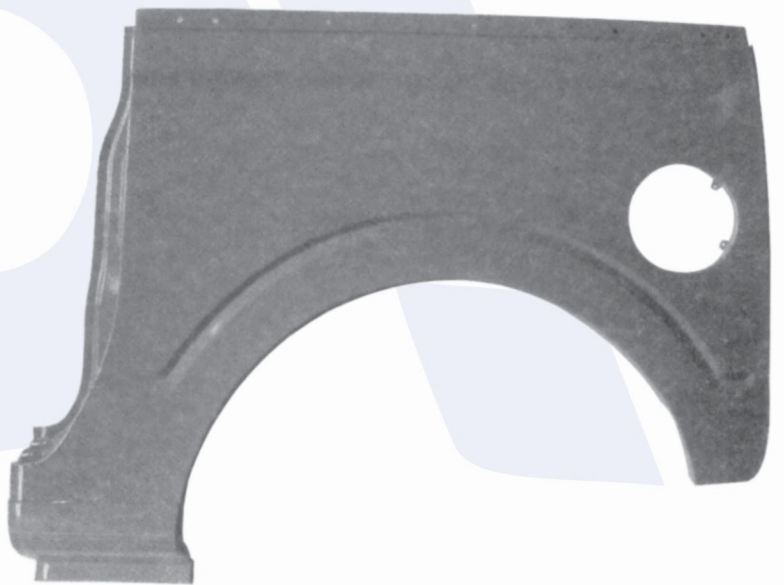

www.sainternationalpro.com

SAI.55 FULL SIDE RIGHT

SAI.57 GOLA REAR OUTER

SAI.56 RUNNING BOARD RIGHT

SAI.58 MUDGUARD FRONT NO.1 LEFT

SAI.59 MUDGUARD REAR NO.2 LEFT

SAI.60 DIESEL TANK COVER

TATA MAGIC