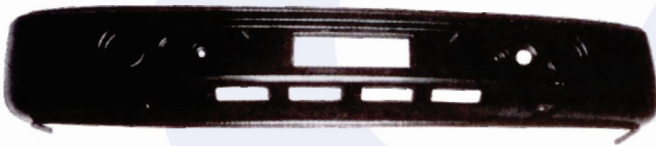

www.sainternationalpro.com

TATA ACE

SAI.01 SHOW FRONT COMP.

SAI.02 BUMPER FRONT

SAI.03 WIPER PANEL

SAI.04 SHOW PIPE

SAI.05 CROSS MEMBER FRONT

SAI.06 FIRE WALL