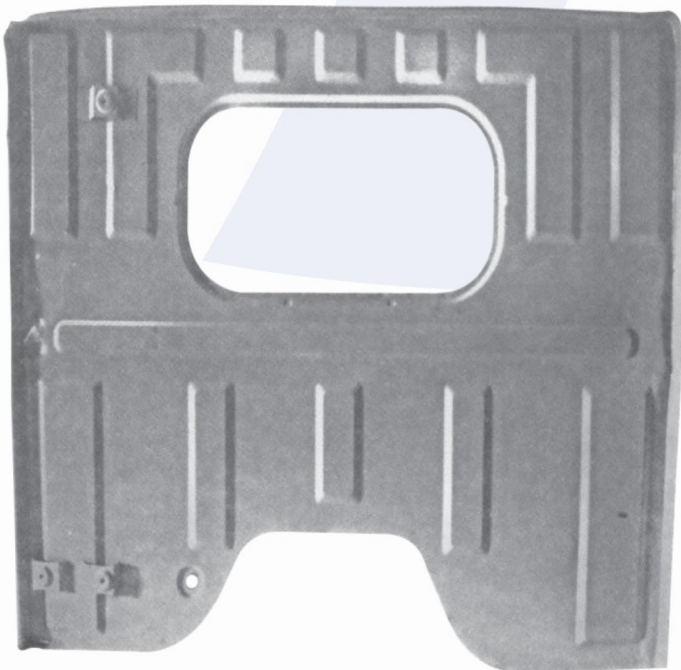

SAI.28 SIDE BODY PANEL INNER FULL

SAI.30 DOOR PILLAR INNER FULL

SAI.32 HOCKEY PILLAR NO.1

SAI.31 DOOR PILLAR INNER

SAI.29 GOLA INNER

SAI.33 HANDLE PATTY

SAI.34 CENTER KHAMBA

SAI.35 DOOR HINGEES

SAI.36 DOOR HINGEES

SAI.37 HOCKEY PILLAR NO.2

SAI.38 SIDE BODY PANEL ASSY.

SAI.39 CONA NO. 1 INNER

SAI.40 MUDFLAP PATRA FRONT S-2

SAI.41 REAR TEKA

SAI.42. CABIN FULL ASSY

TATA ACE