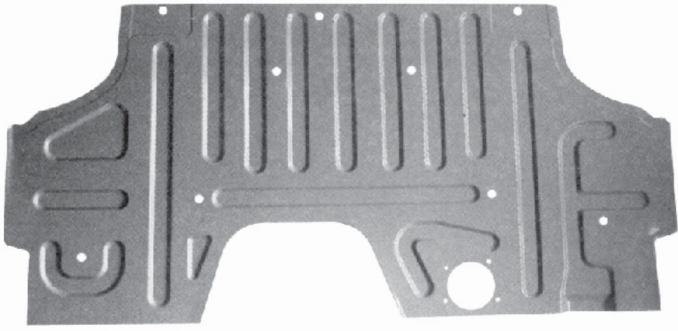

TATA ACE

SAI.07 FLOORING FRONT