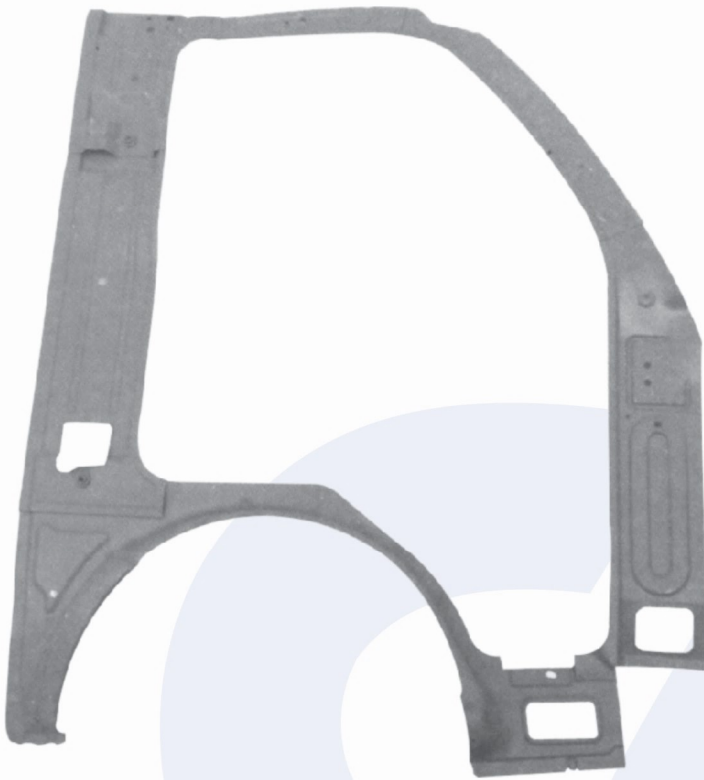

SAI.14 DOOR COVER

SAI.15 DOOR HINGEES

SAI.16 BODY PANEL OUTER FULL

SAI.17
DOOR PILLAR
+ GLASS PILLAR

SAI.18
DOOR PILLAR

SAI.19 GLASS PILLAR

SAI.20 GLASS PILLAR + TOP GUTTER

TATA ACE

SAI.21 DOOR PILLAR FULL ASSY
(SET OF 3 Pcs.)

SAI.22 GOLA FRONT OUTER

SAI.23
CONA NO. 1 BIG

SAI.24
CONA NO.1 SMALL

SAI.25 GOLA FRONT OUTER HALF
(CENTER GOLA)

SAI.27 CONA NO.2

SAI.26 CENTER KHAMBA

TATA ACE

SAI.28 SIDE BODY PANEL INNER FULL

SAI.30 DOOR PILLAR INNER FULL

SAI.32 HOCKEY PILLAR NO.1

SAI.31 DOOR PILLAR INNER

SAI.29 GOLA INNER

SAI.33 HANDLE PATTY

SAI.34 CENTER KHAMBA

SAI.35 DOOR HINGEES