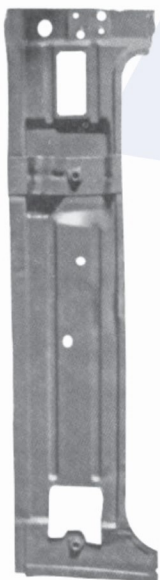

SAI.14 DOOR COVER

SAI.15 DOOR HINGEES

SAI.16 BODY PANEL OUTER FULL

SAI.17
DOOR PILLAR
+ GLASS PILLAR

SAI.18
DOOR PILLAR

SAI.19 GLASS PILLAR

SAI.20 GLASS PILLAR + TOP GUTTER

TATA ACE

SAI.21 DOOR PILLAR FULL ASSY
(SET OF 3 Pcs.)

SAI.22 GOLA FRONT OUTER

SAI.23
CONA NO. 1 BIG

SAI.24
CONA NO.1 SMALL

SAI.25 GOLA FRONT OUTER HALF
(CENTER GOLA)

SAI.27 CONA NO.2

SAI.26 CENTER KHAMBA

TATA ACE

SAI.28 SIDE BODY PANEL INNER FULL

SAI.30 DOOR PILLAR INNER FULL

SAI.32 HOCKEY PILLAR NO.1

SAI.31 DOOR PILLAR INNER

SAI.29 GOLA INNER

SAI.33 HANDLE PATTY

SAI.34 CENTER KHAMBA

SAI.35 DOOR HINGEES

SAI.36 DOOR HINGEES

SAI.37 HOCKEY PILLAR NO.2

SAI.38 SIDE BODY PANEL ASSY.

SAI.39 CONA NO. 1 INNER

SAI.40 MUDFLAP PATRA FRONT S-2

SAI.41 REAR TEKA

SAI.42. CABIN FULL ASSY

TATA ACE