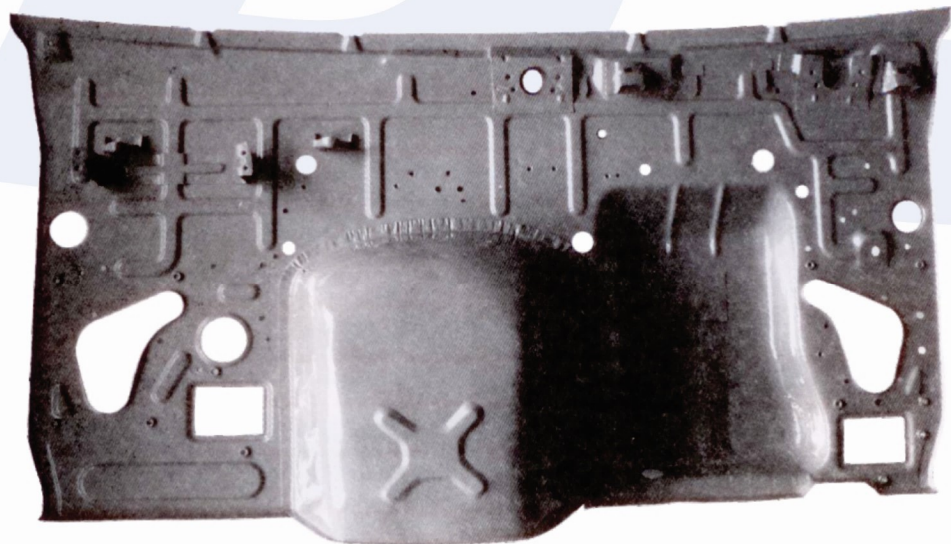

www.sainternationalpro.com

TATA ACE

SAI.01 SHOW FRONT COMP.

SAI.02 BUMPER FRONT

SAI.03 WIPER PANEL

SAI.04 SHOW PIPE

SAI.05 CROSS MEMBER FRONT

SAI.06 FIRE WALL

TATA ACE

SAI.07 FLOORING FRONT

SAI.08 SUSPENSION GOLA

SAI.09 FLOORING SUPPORT

SAI.10 ROOF CLOTH PATTY

SAI.11 ROOF TOP

SAI.12 MIRROR PATTY

SAI.13 DOOR COMP.