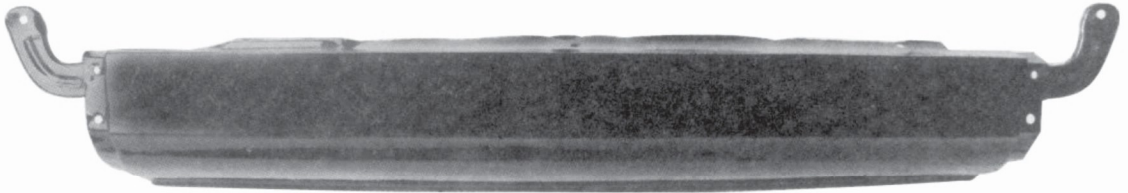

www.sainternationalpro.com

SAI.55 FULL SIDE RIGHT

SAI.57 GOLA REAR OUTER

SAI.56 RUNNING BOARD RIGHT

SAI.58 MUDGUARD FRONT NO.1 LEFT

SAI.59 MUDGUARD REAR NO.2 LEFT

SAI.60 DIESEL TANK COVER

TATA MAGIC

SAI.61 BUMPER REAR

SAI.62 DOOR COMPLETE - LEFT

SAI.63 DOOR COVER - LEFT

SAI.64 DICKY COMPLETE

SAI.65 RUNNING BOARD LEFT

SAI.66 DICKY COVER

SAI.67 TAIL LIGHT PIECE

TATA MAGIC