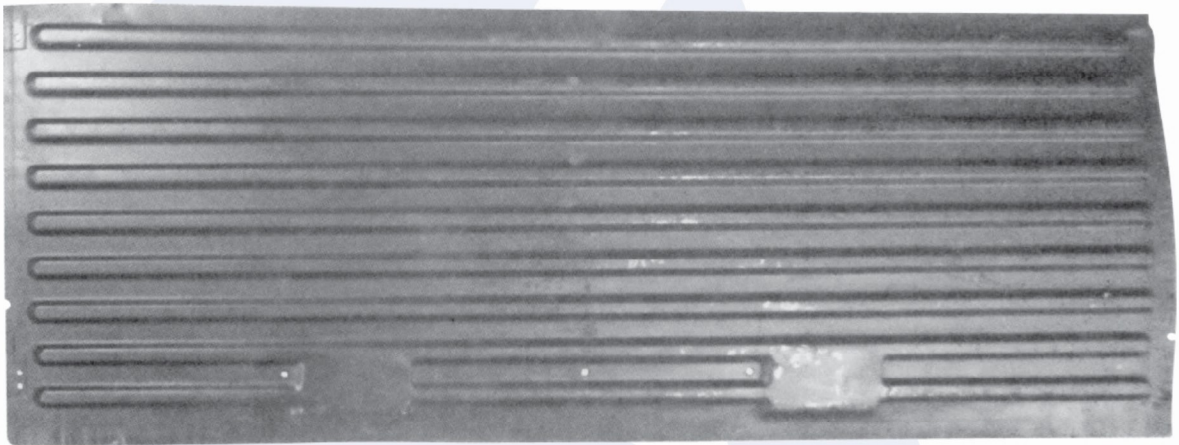

SAI.43 GEAR CROSS

SAI.45 PATA KHOBLA REAR

SAI.44 CHASSES FULL ASSY

SAI.46 GOODS TRAY FULL ASSY

SAI.47 REAR PHALKA

SAI.48 SIDE PHALKA

TATA ACE

SAI.49 TRAY FLOORING REAR (SET OF 2 Pcs.)